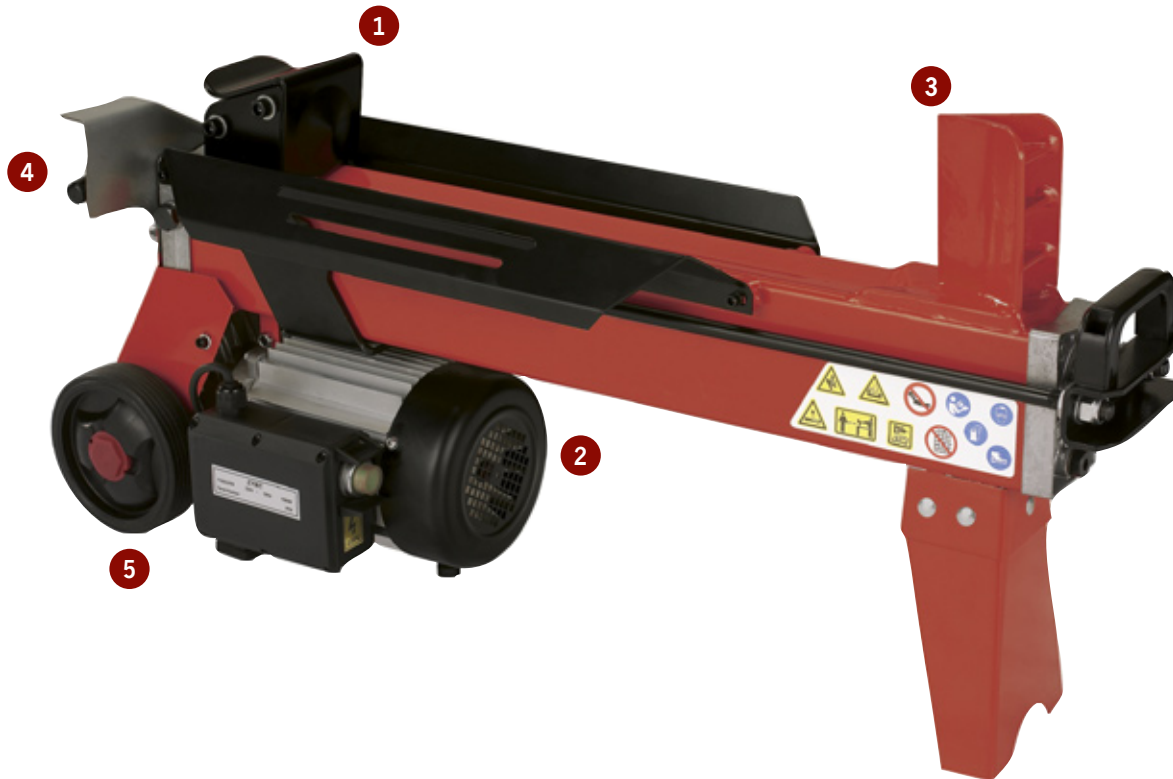

Lawnflite LS1500E

5 ton 1500 Watt Logsplitter

Key Features

1 Log Capacity

It can split logs up to a length of 20.5"/52cm.

2 Motor

The 1500 Watt motor is powered by mains electric ensuring quiet operation.

3 Splitting Force

If you require more power and the ability to split longer logs the Logic has a 5 ton splitting force.

4 Additional Features

The Logic is equipped with 'two handed' operating systems to ensure operator safety.

5 Wheels

The unit is equipped with wheels to ensure ease of transportation around the garden.

LAWNFLITE 